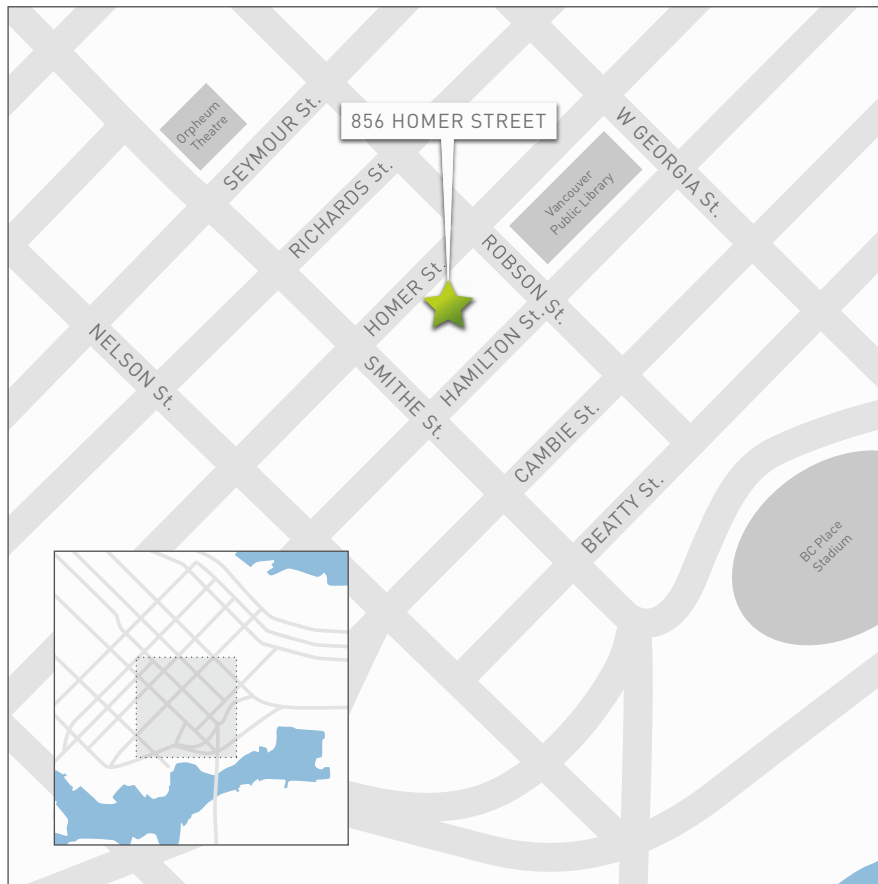

## DIRECTIONS TO OUR OFFICE

### FROM EAST (HIGHWAY 1):

Take **Highway 1 West** and get off at the **First Avenue Exit** (exit 27). Turn **left** onto **East First Avenue**, towards the city. After about 5.0 km turn **right** at **Quebec Street**. Stay **right** and **merge** onto **Expo Boulevard**, then drive around BC Place Stadium. Turn **right** at **Smithe Street**, then make a **right** at **Homer Street**. FCDG will be on your right side.

### FROM SOUTH (AIRPORT):

Cross the Arthur Laing Bridge onto **Granville Street** (Hwy 99) north towards the city. Just after the Granville Street bridge, **merge** onto **Seymour Street**. Turn **right** at **Robson Street**, then **right** again at **Homer Street**. FCDG will be on your left side.